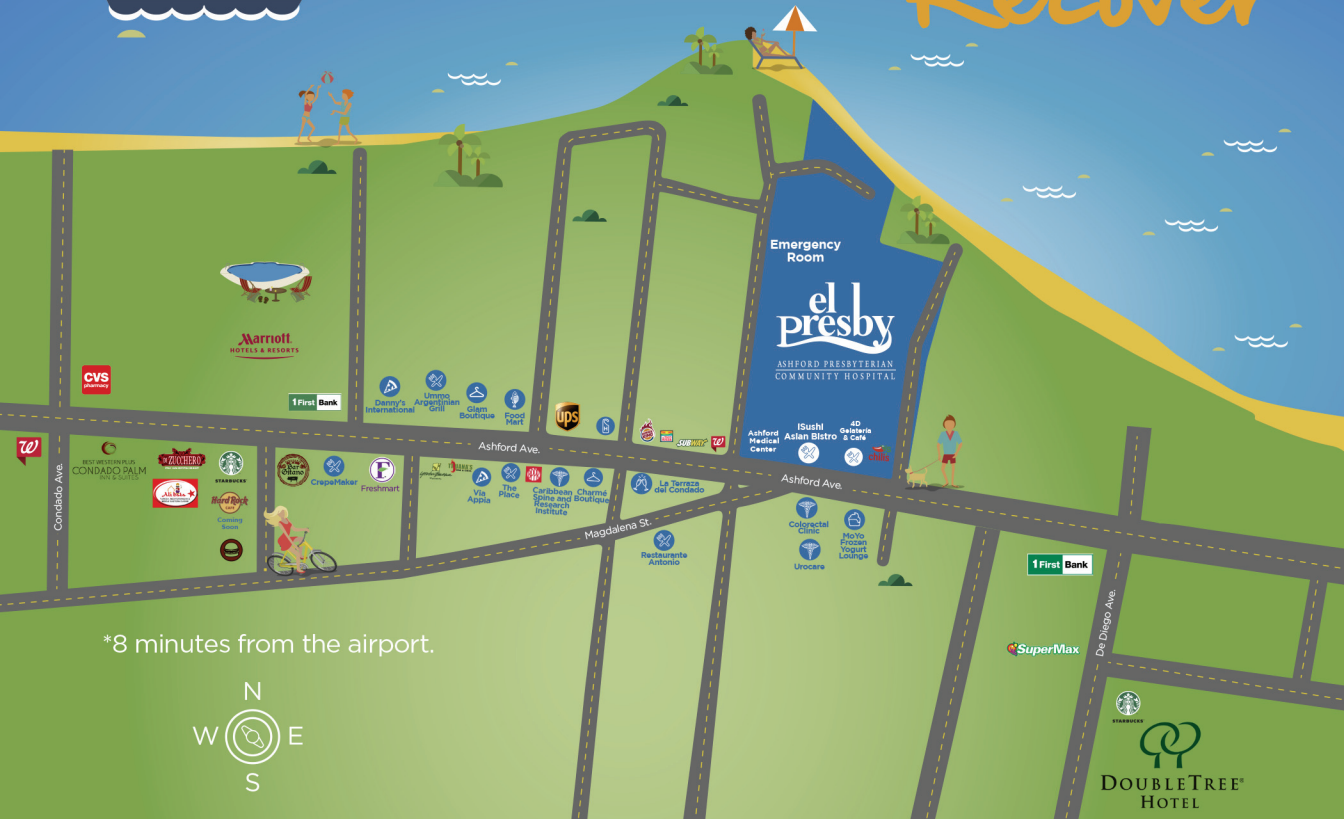

Relax & Recover

*8 minutes from the airport.

DOUBLE TREE
HOTEL